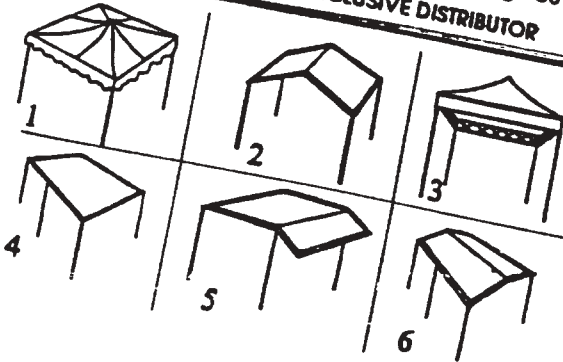

WE SELL SHADE

Snap-Button and Screw Corners

SNAP-BUTTON "SNAP" IT TOGETHER

- FULLY PORTABLE - FITS IN A CAR
 - 5' poles for easy transport & storage
 - EASY TO ASSEMBLE
 - No parts to lose or fuss with
 - HEAVY DUTY TARPS
 - Choice of colors with quality bungees
- HAWAII'S EXCLUSIVE DISTRIBUTOR

Screw Corners

- It's Affordable
- Buy it here-
- 10' poles for fast set up
- Replacement parts available

QUALITY AT AN AFFORDABLE PRICE

- **CARPORT CANOPY**
Welded truss for a sturdy cover for your car, boat or plants. Up to 20'x40'.
- **CENTER JOINT CANOPY**
1" Tubular frame, 12 oz. PVC vinyl cover is water repellent and coated with ultraviolet inhibitors.
- **KD KANOPY**
Easy set up with steel frame
- **FOLDING SAWHORSES**
1/2" Galvanized EMT, supports up to 300 lbs.
- **DRESSING ROOMS**
- **CLOTHES RACKS**
- **PIPES & FITTINGS**
- **TARPS, SUN SCREENS & BUNGEEES**
- **WE SHIP TO THE OUTER ISLANDS**
- **BUY OR RENT**